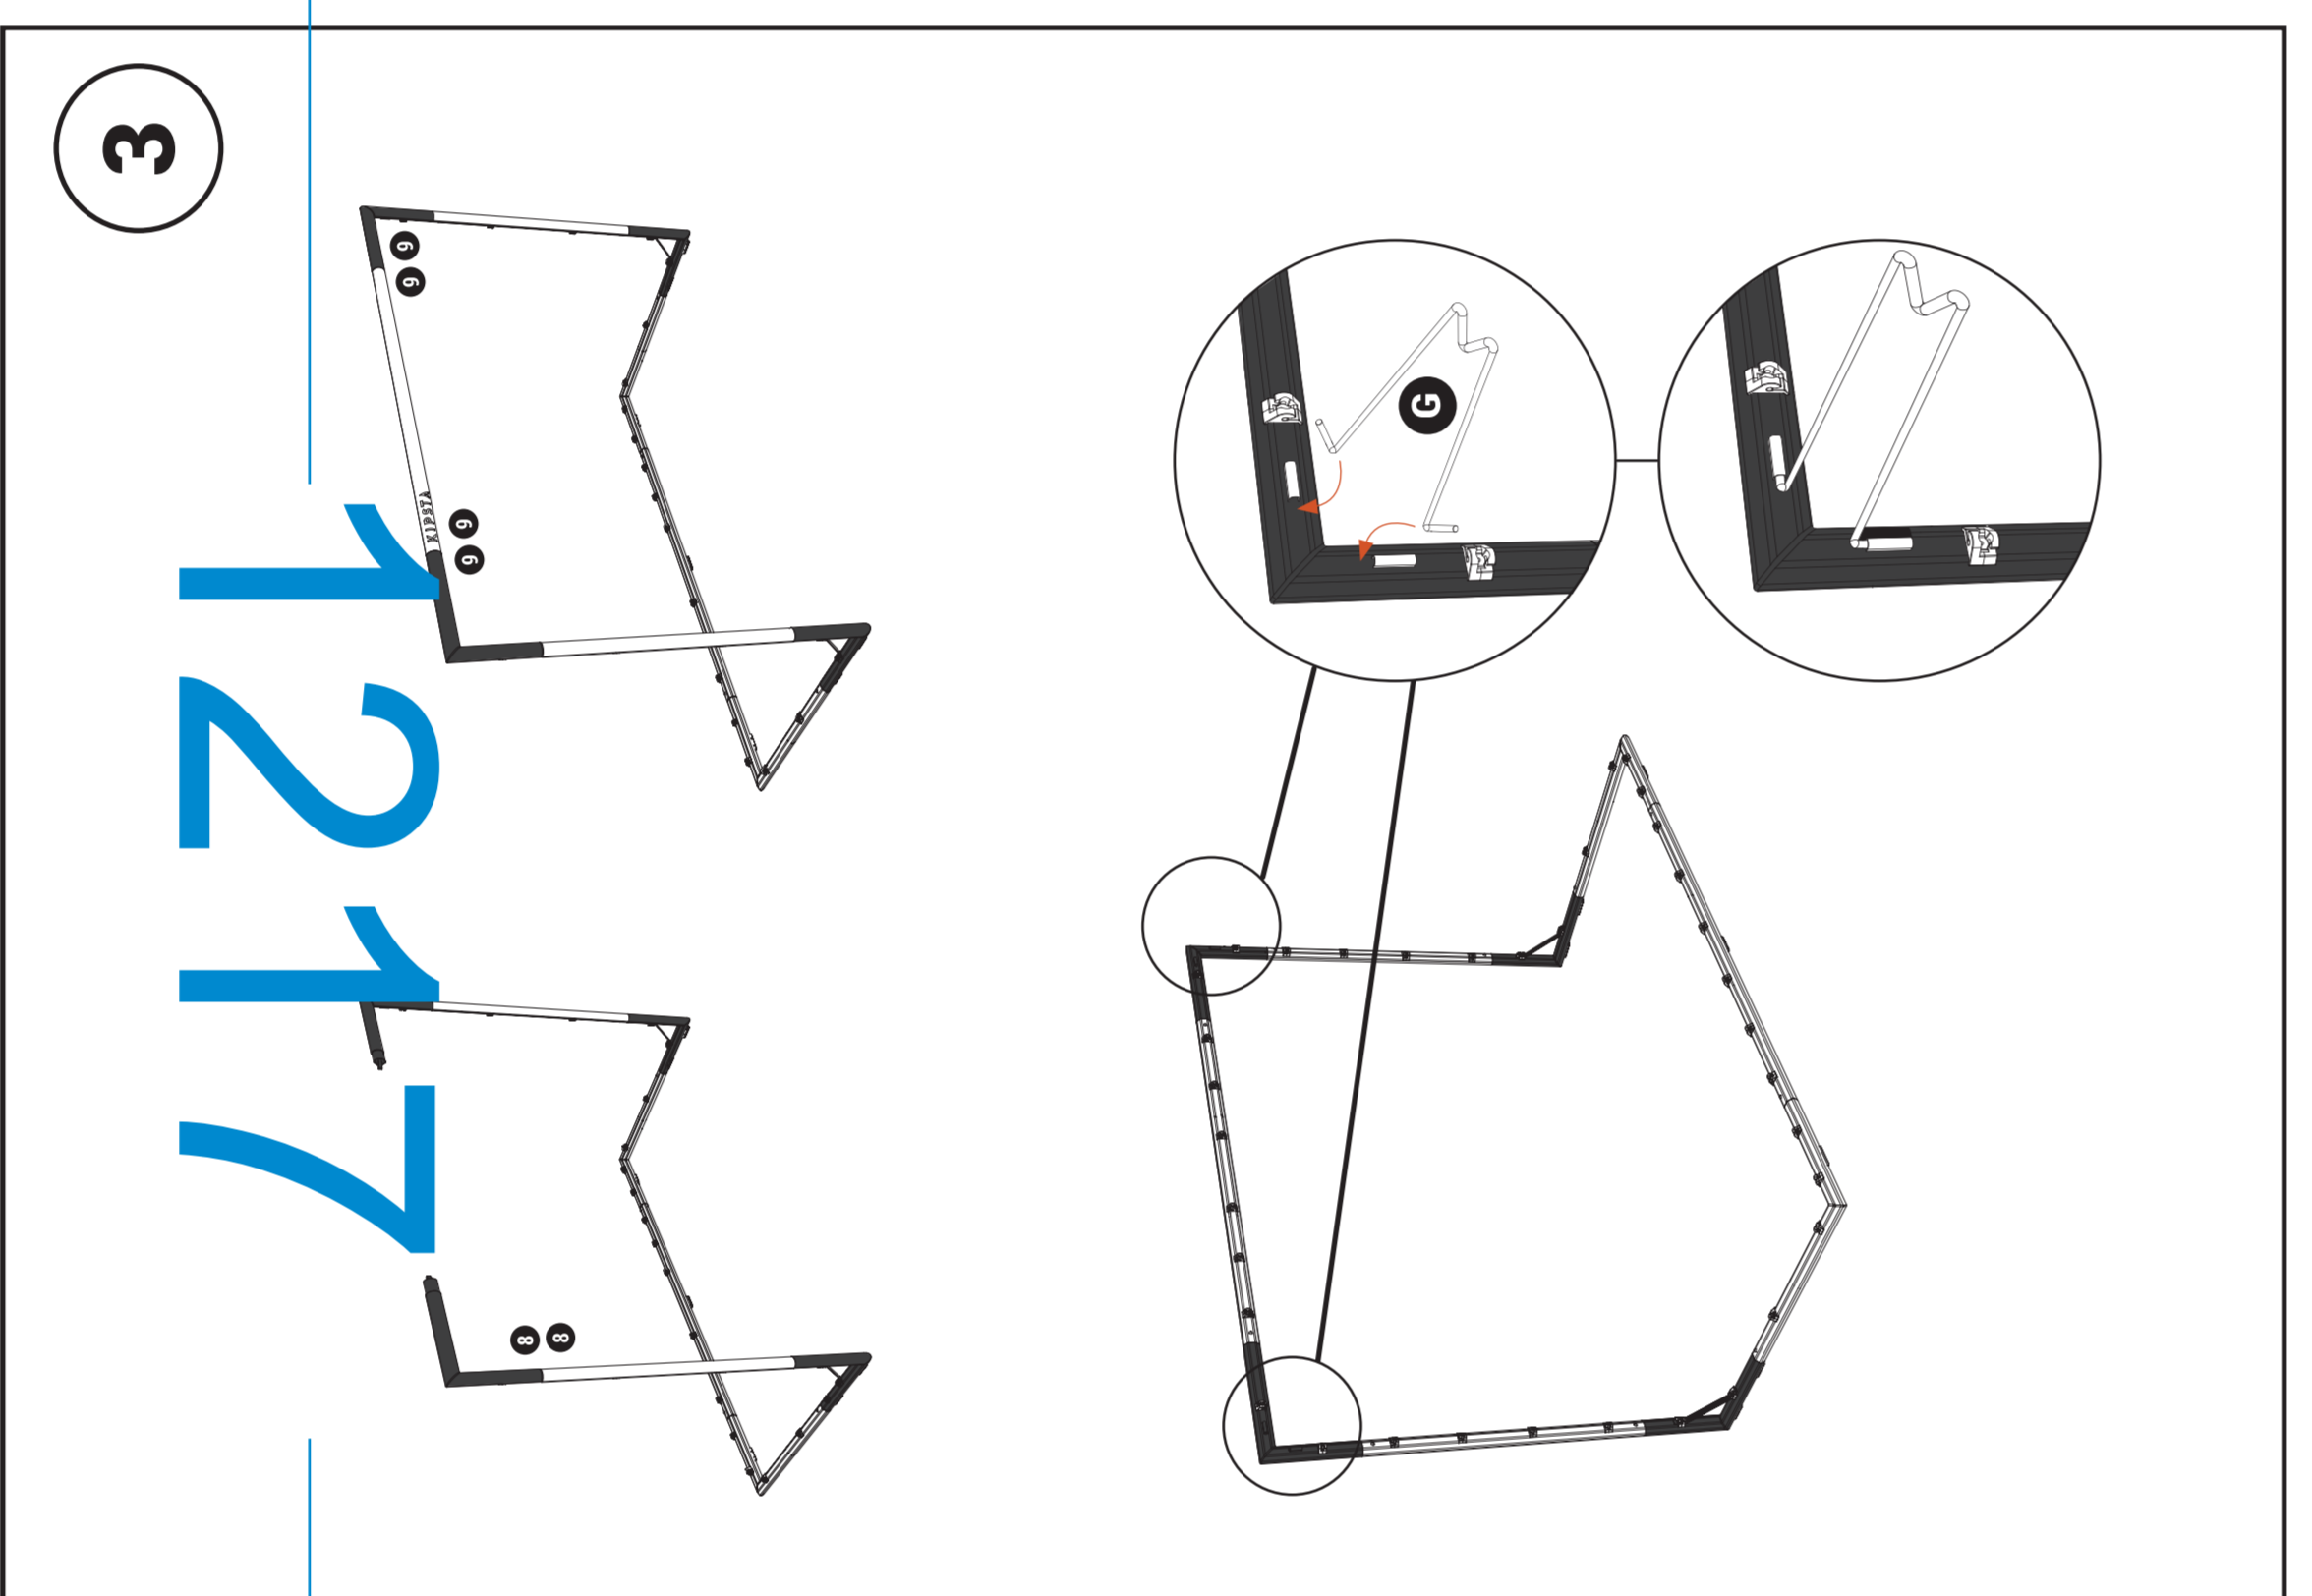

KIPSTA

[Small vertical text containing technical specifications and legal notices]

BUT DE FOOTBALL CLASSIQUE M
CLASSIC GOAL M