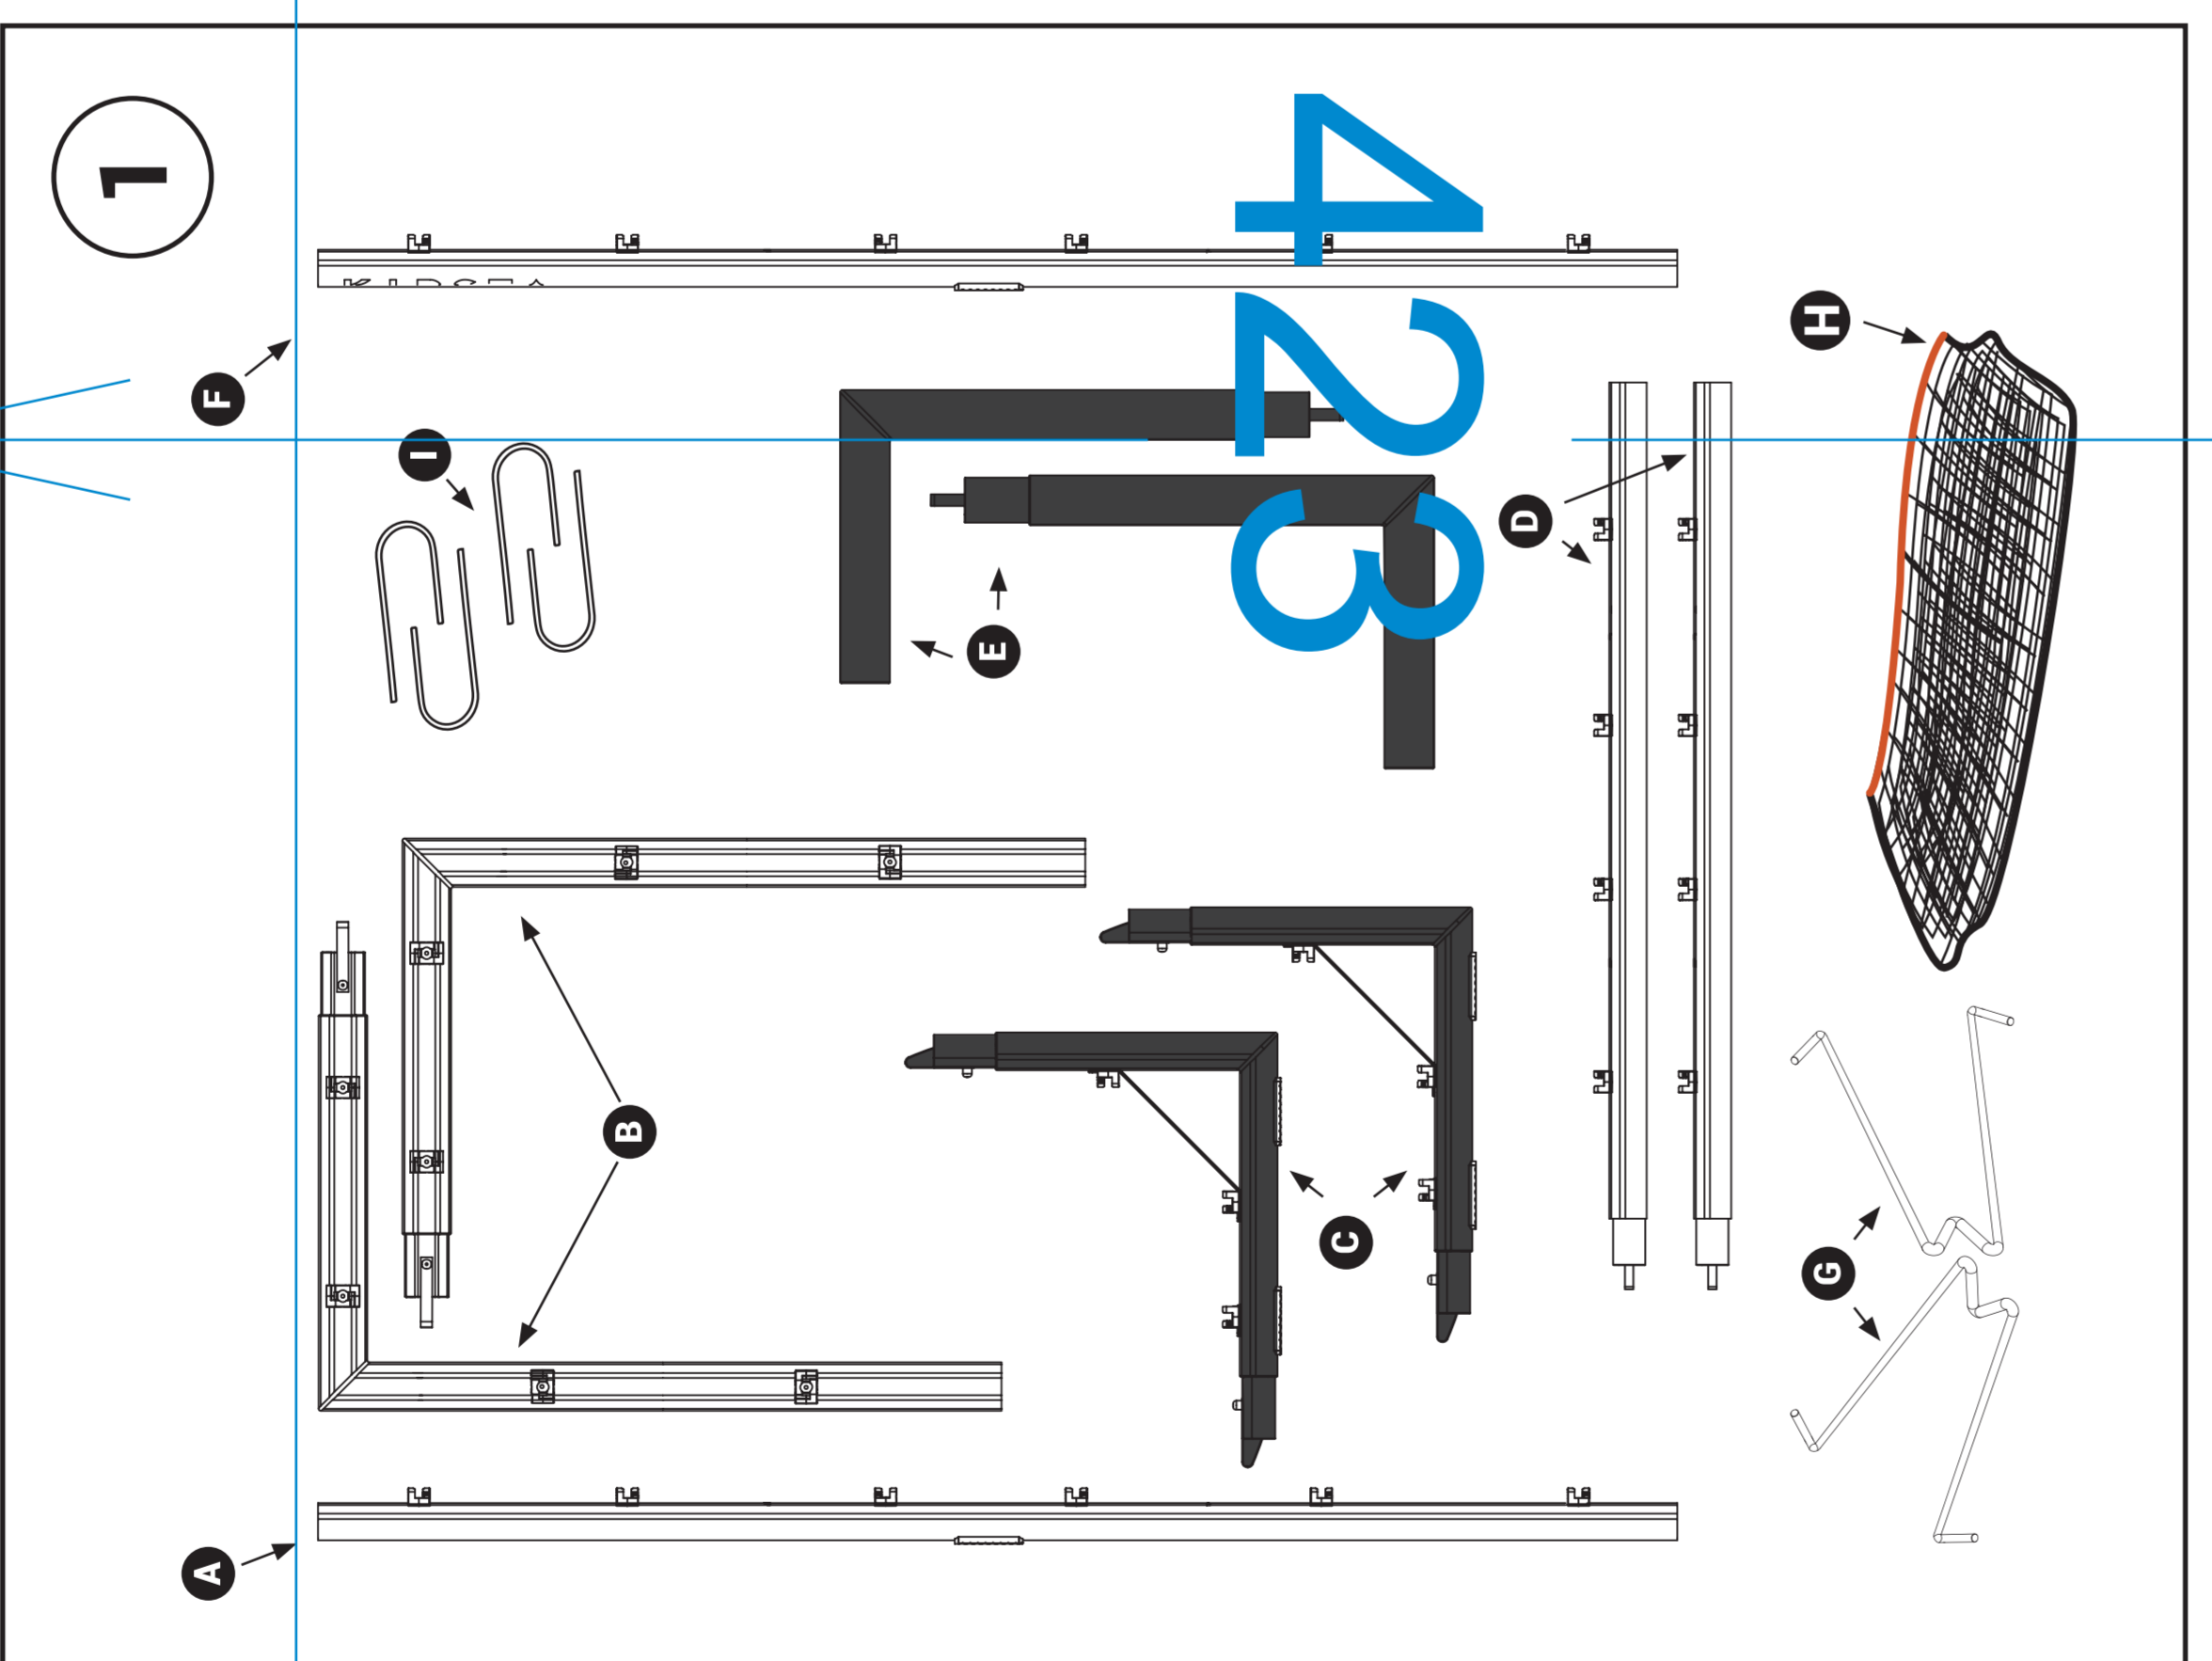

KIPSTA

[Small vertical text containing technical specifications and legal notices]

BUT DE FOOTBALL CLASSIQUE M
CLASSIC GOAL M