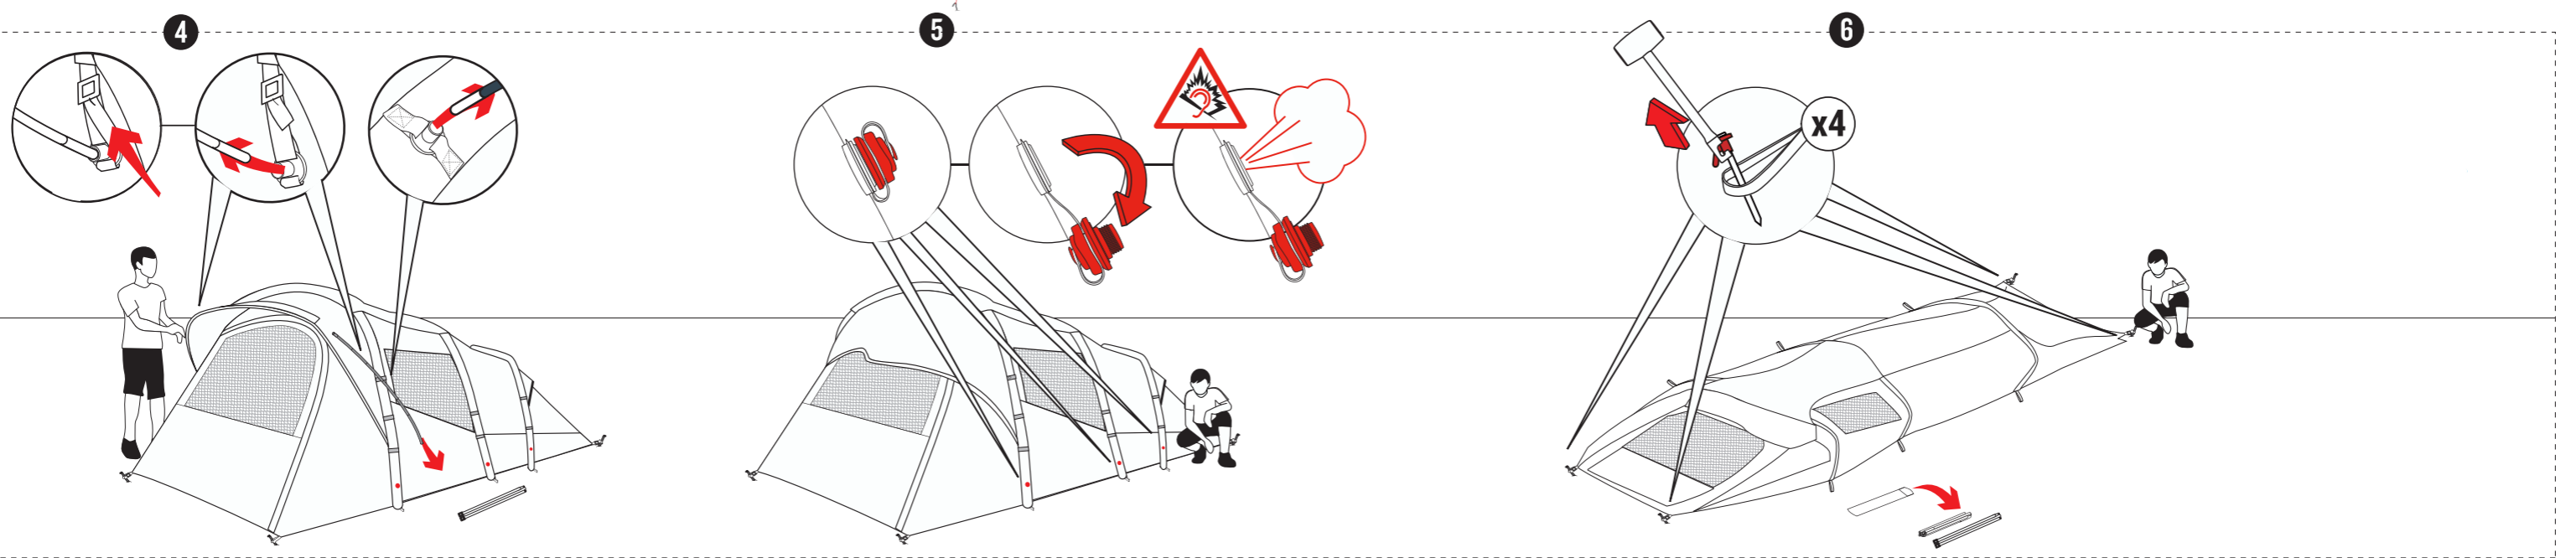

420 mm

QUECHUA AIR SECONDS 4.1 FRESH&BLACK

FRESH & BLACK

380 mm

420 mm

380 mm