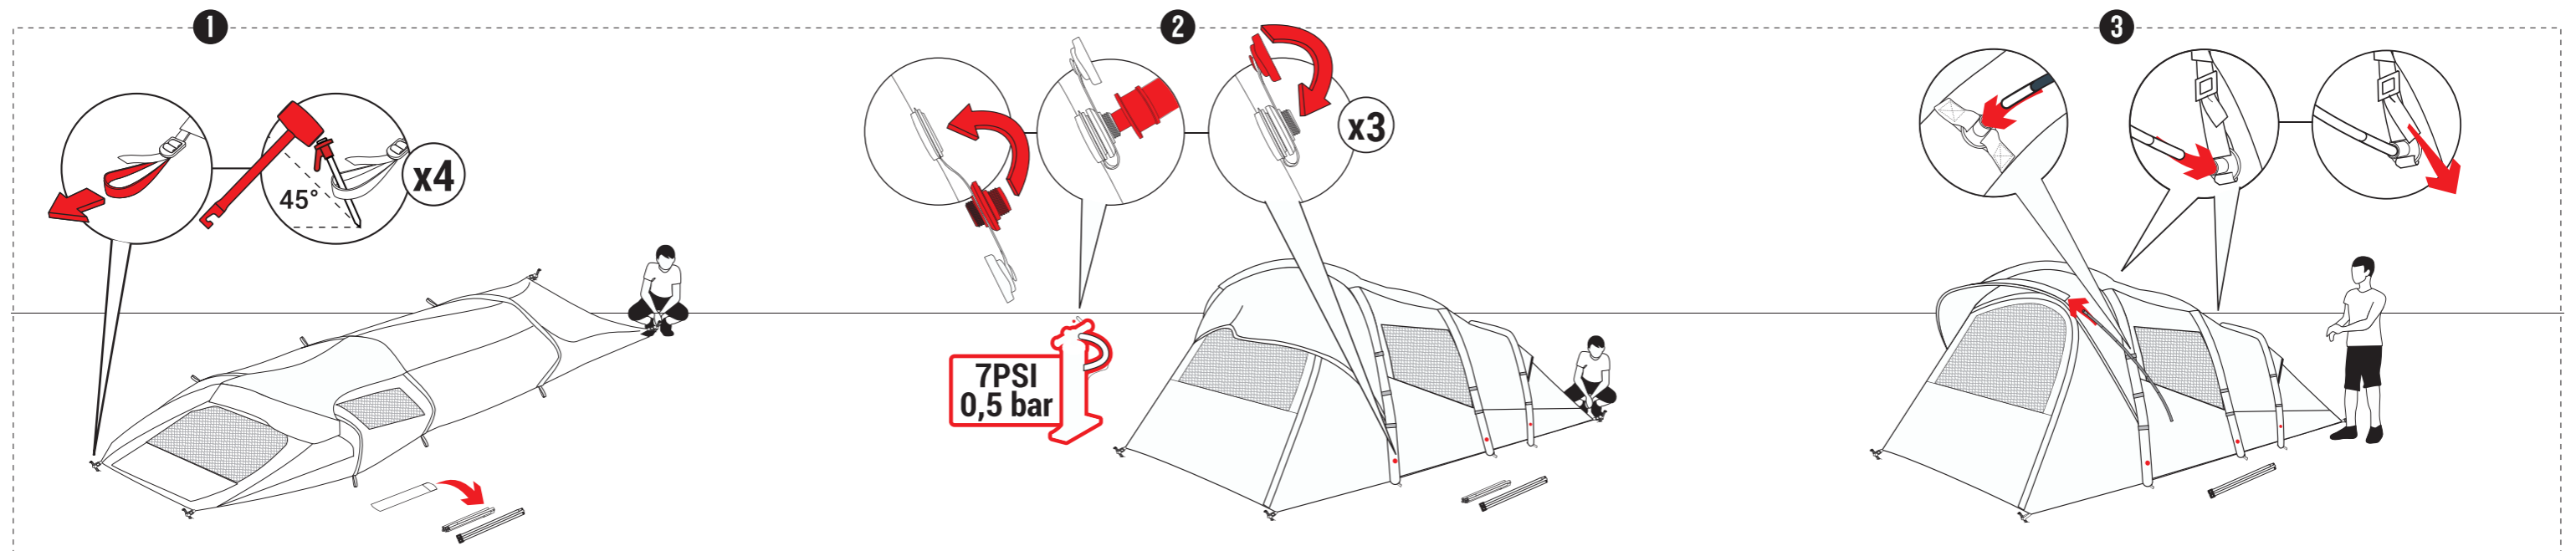

420 mm

QUECHUA AIR SECONDS 4.1 FRESH&BLACK

FRESH & BLACK

380 mm

420 mm

380 mm