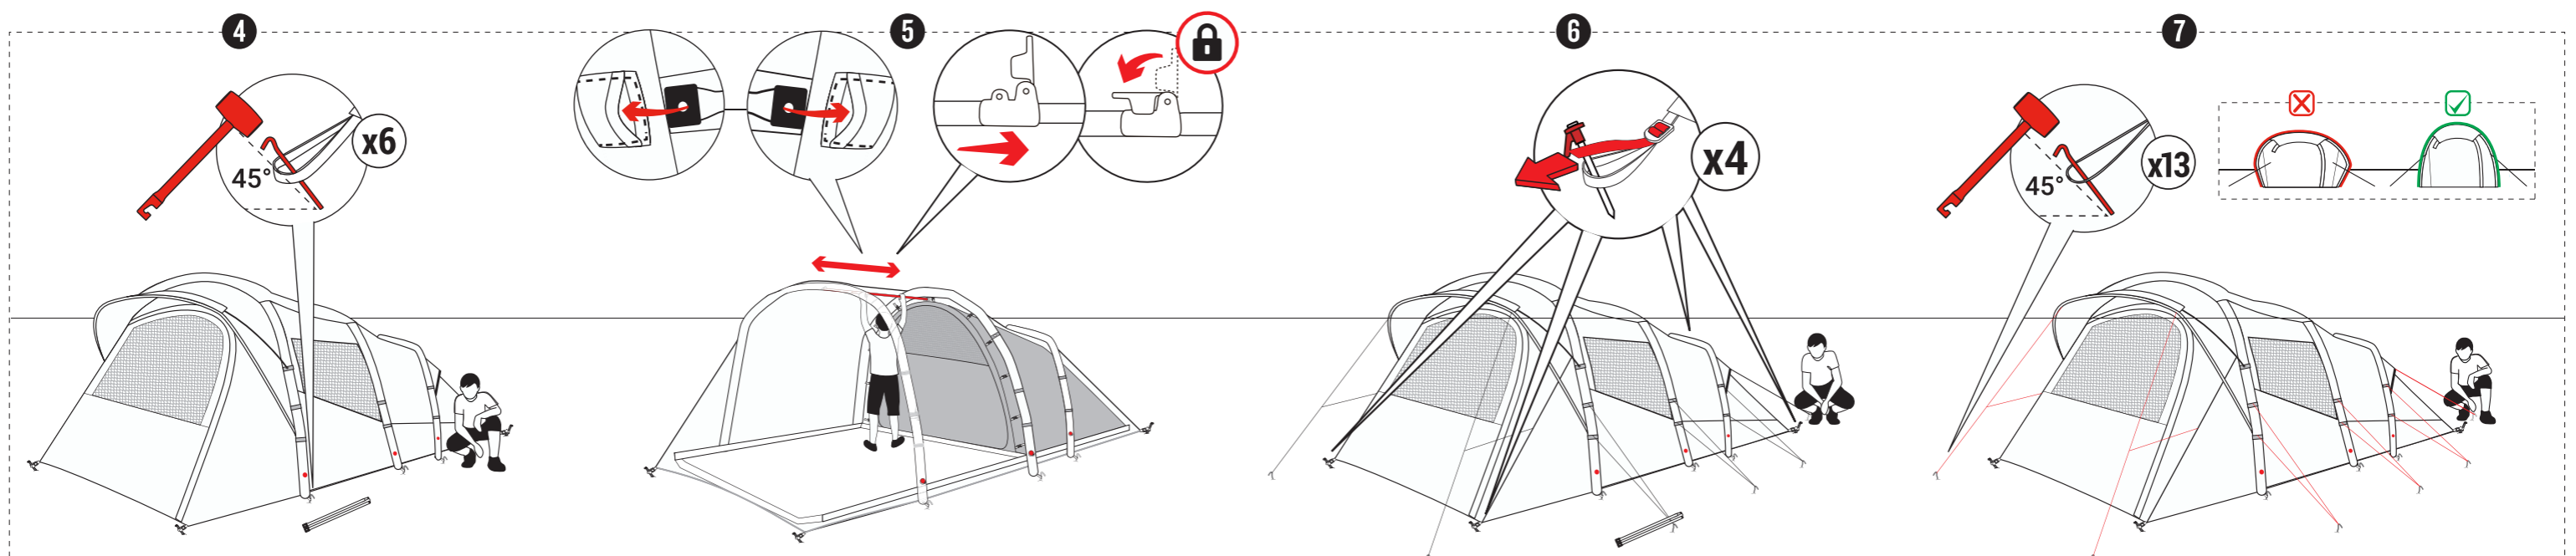

420 mm

QUECHUA AIR SECONDS 4.1 FRESH&BLACK

FRESH & BLACK

380 mm

420 mm

380 mm