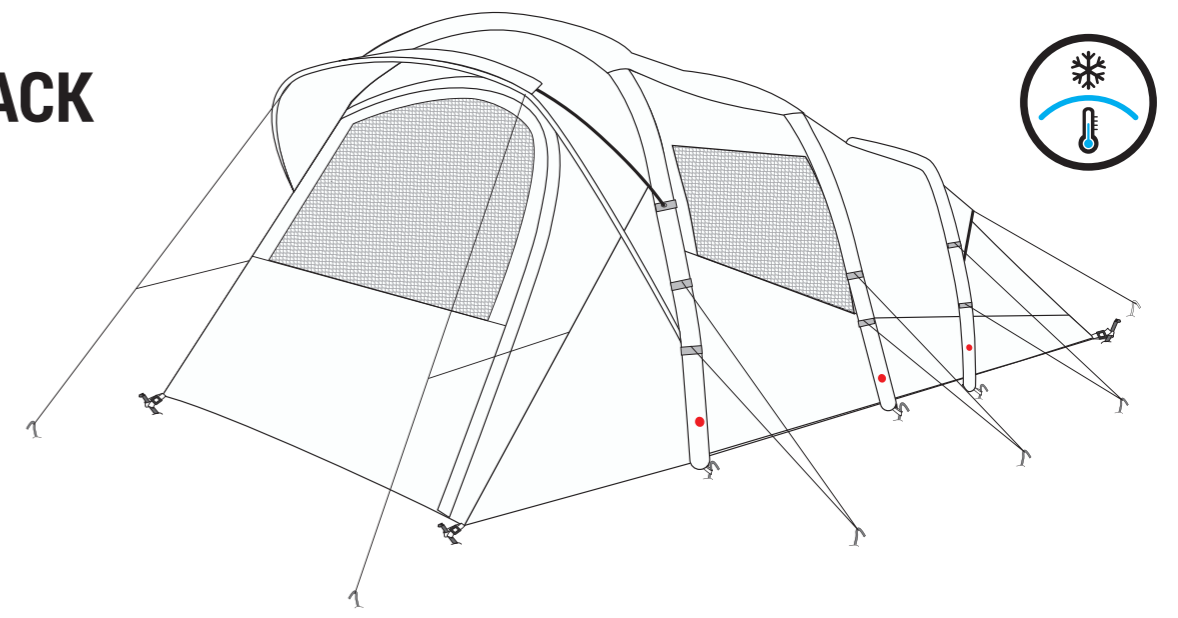

420 mm

QUECHUA AIR SECONDS 4.1 FRESH&BLACK

FRESH & BLACK

380 mm

420 mm

380 mm