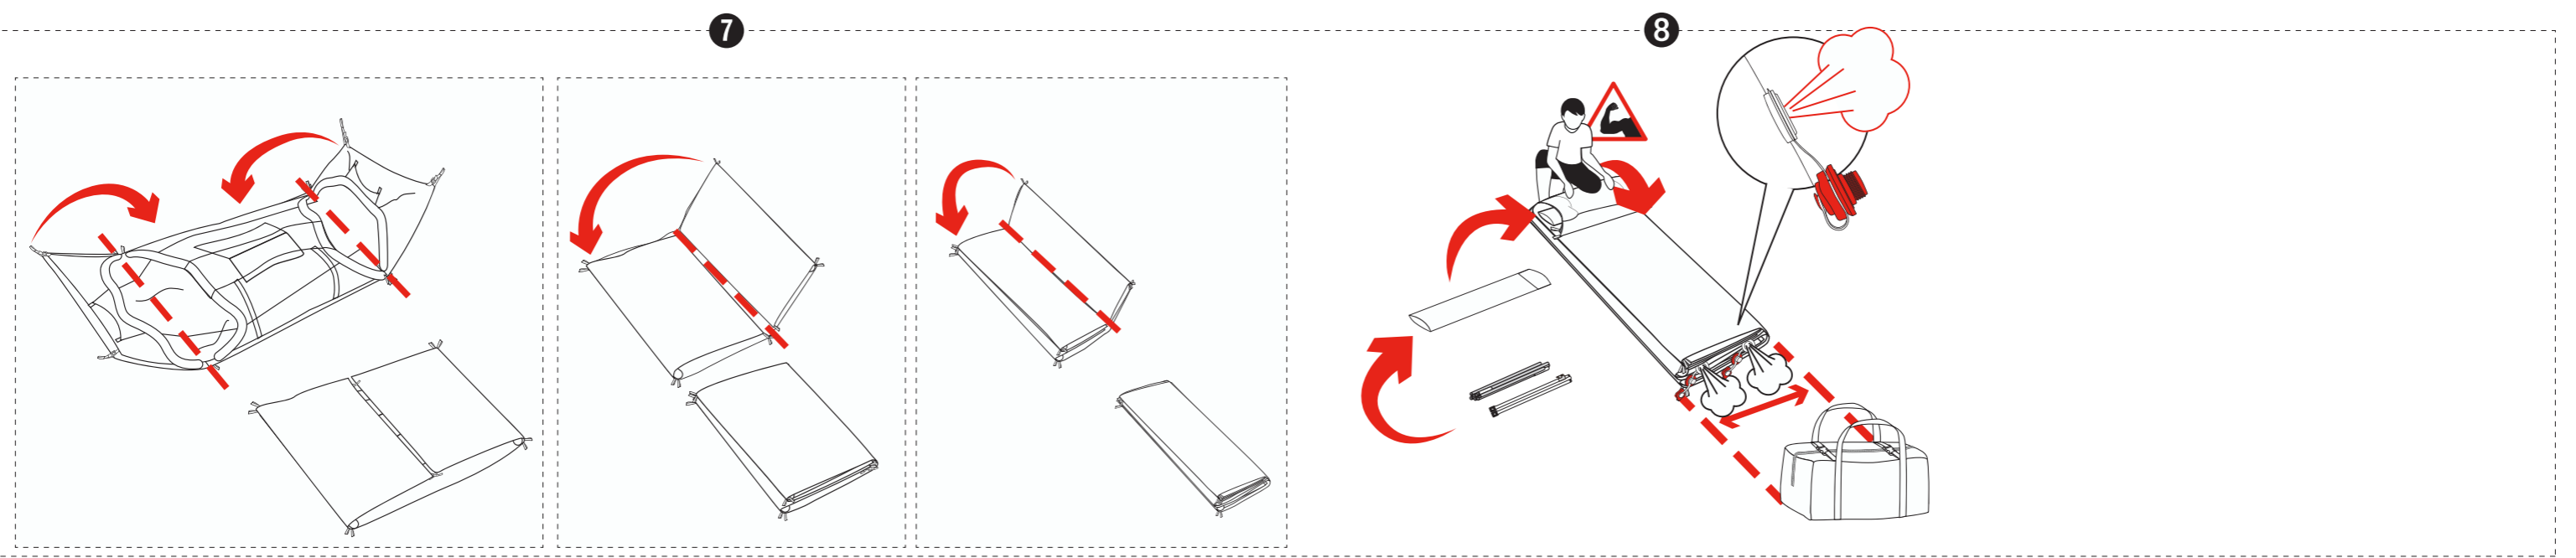

420 mm

QUECHUA AIR SECONDS 4.1 FRESH&BLACK

FRESH & BLACK

380 mm

420 mm

380 mm