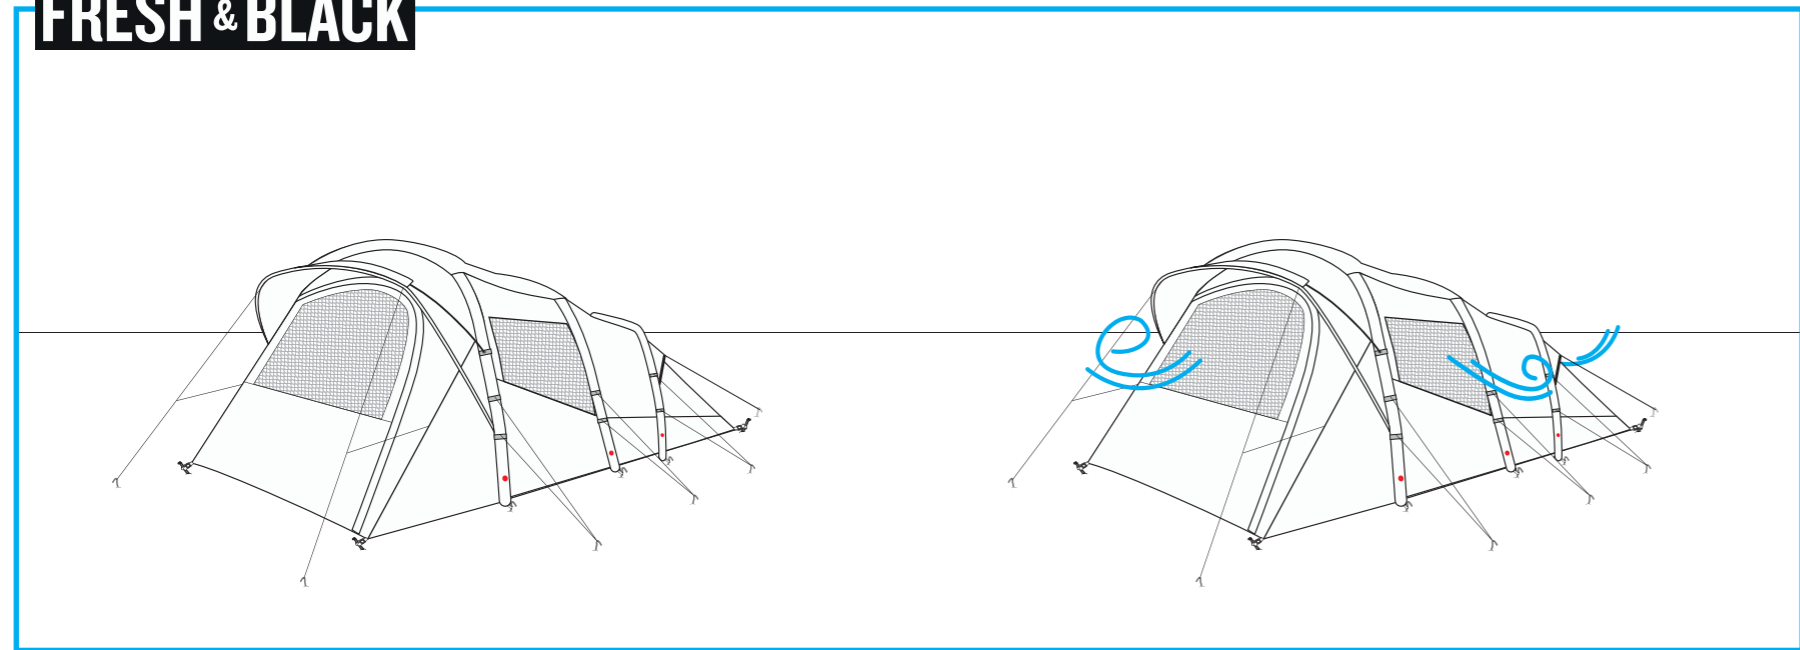

420 mm

QUECHUA AIR SECONDS 4.1 FRESH&BLACK

FRESH & BLACK

380 mm

420 mm

380 mm