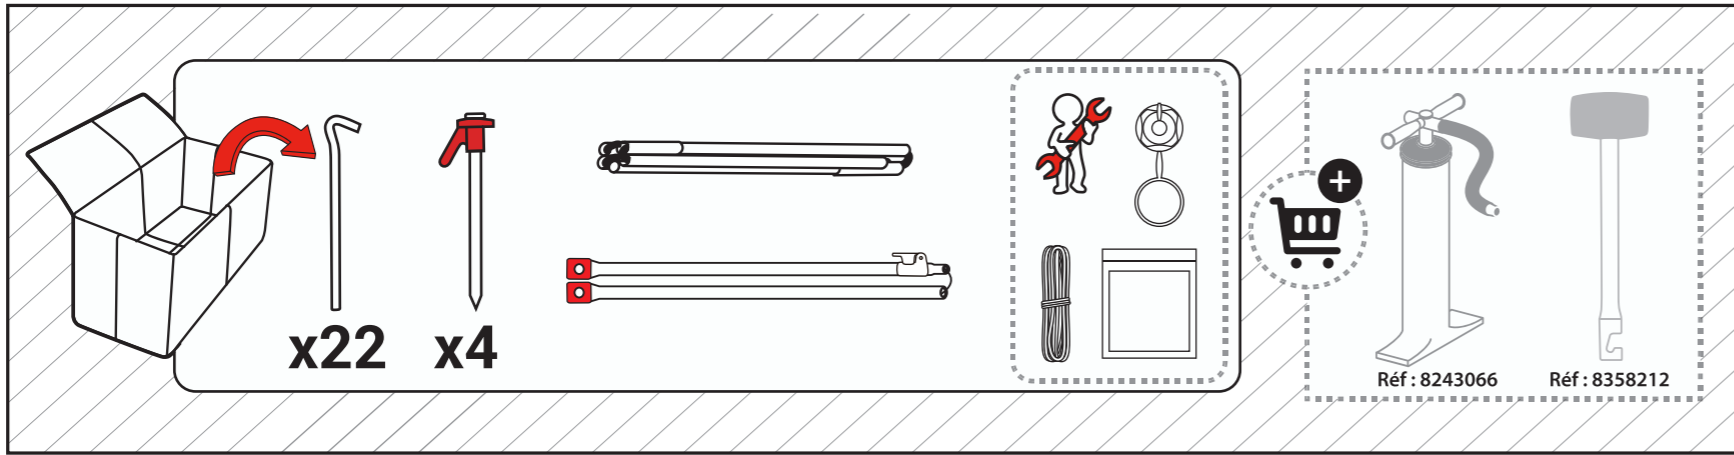

420 mm

QUECHUA AIR SECONDS 4.1 FRESH&BLACK

FRESH & BLACK

380 mm

420 mm

380 mm