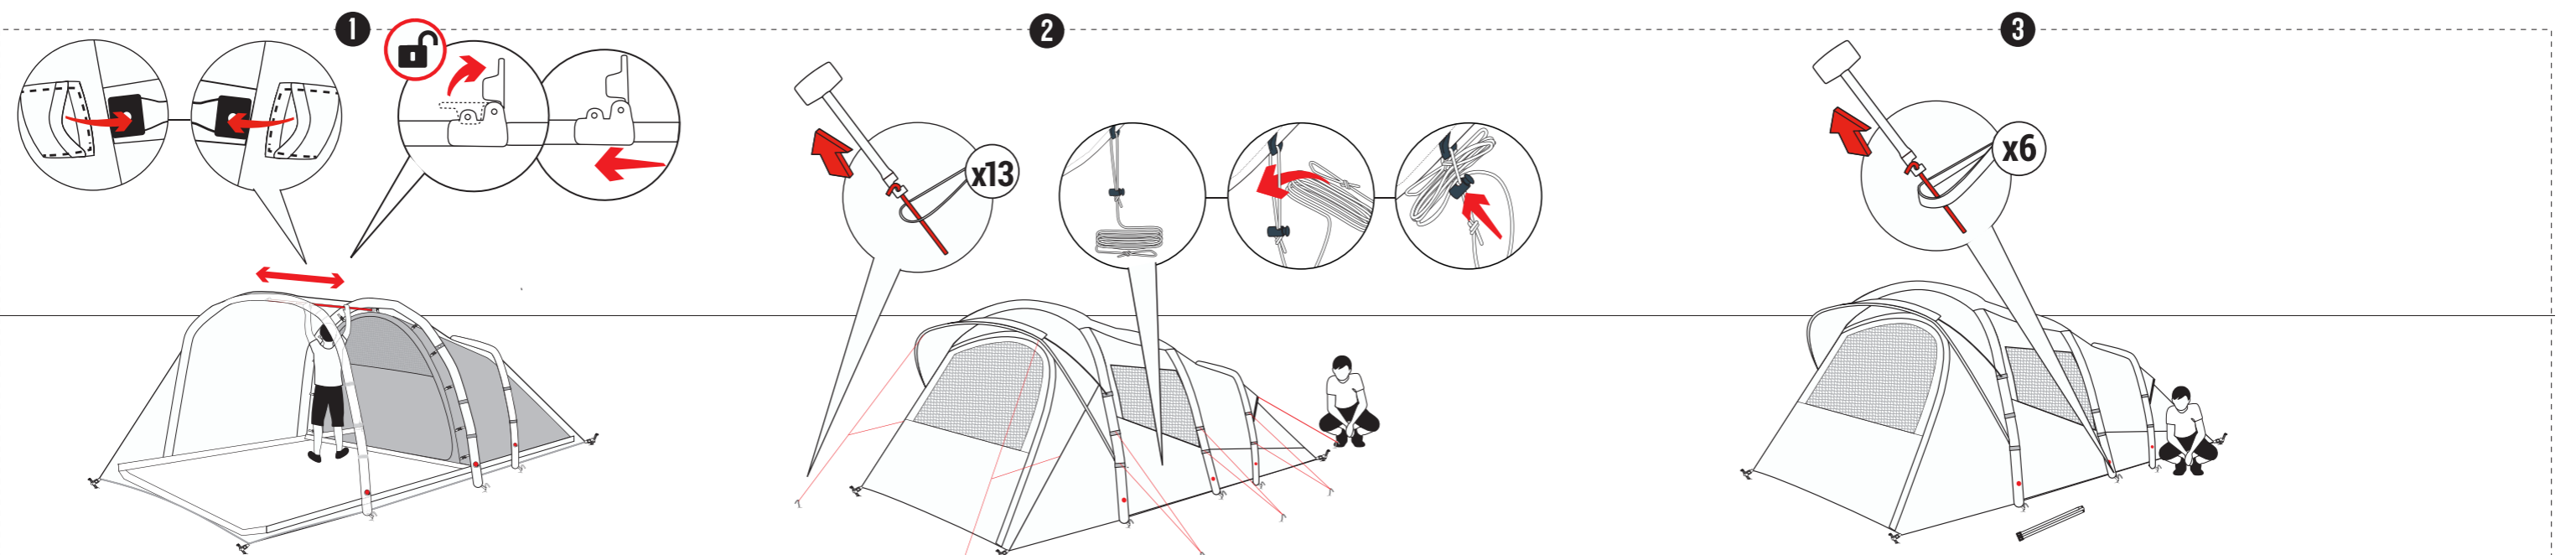

420 mm

QUECHUA AIR SECONDS 4.1 FRESH&BLACK

FRESH & BLACK

380 mm

420 mm

380 mm