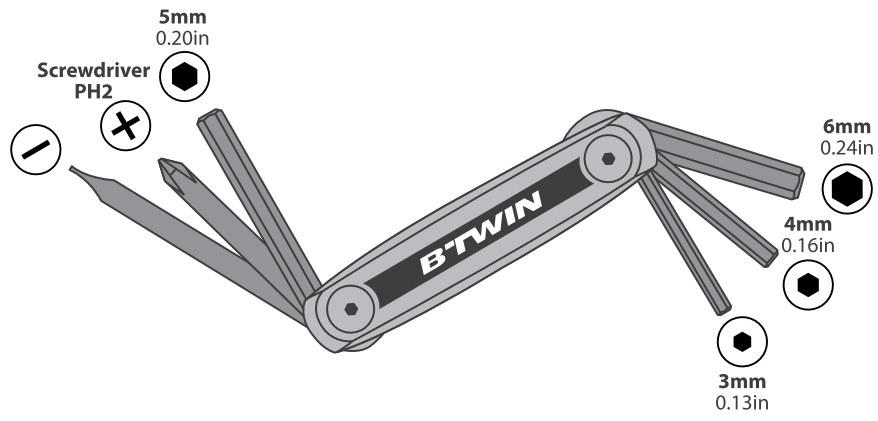

# REPAIR KIT HAND PUMP 500

Dunlop

Schrader

Presta

**B'TWIN**

4

5