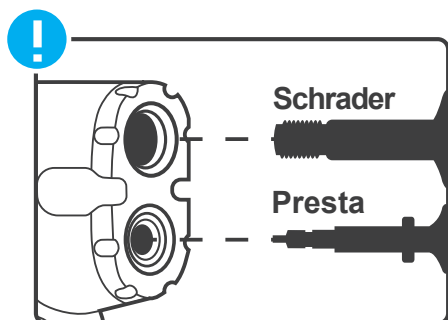

# REPAIR KIT HAND PUMP 500

Dunlop

Schrader

Presta

**B'TWIN**

4

5