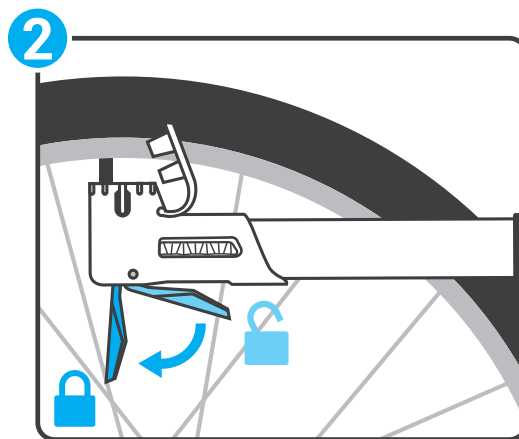

# REPAIR KIT HAND PUMP 500

Dunlop

Schrader

Presta

**B'TWIN**

4

5