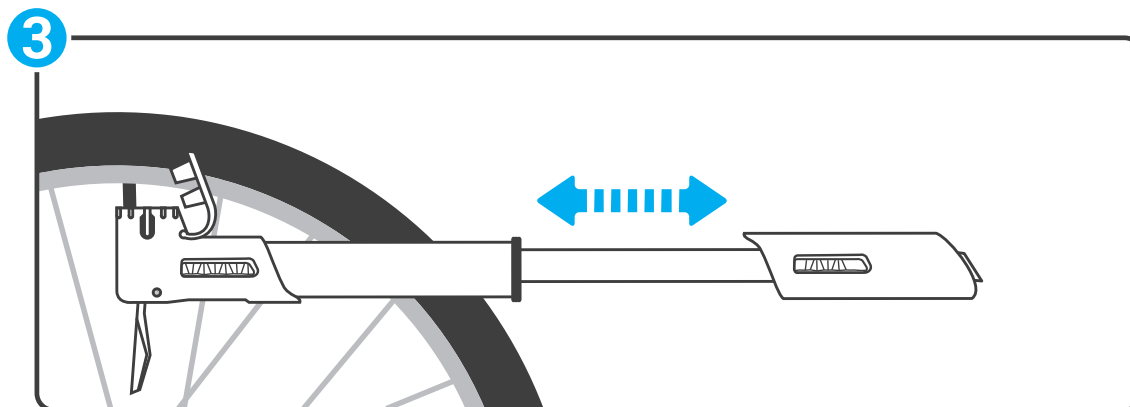

# REPAIR KIT HAND PUMP 500

Dunlop

Schrader

Presta

**B'TWIN**

4

5