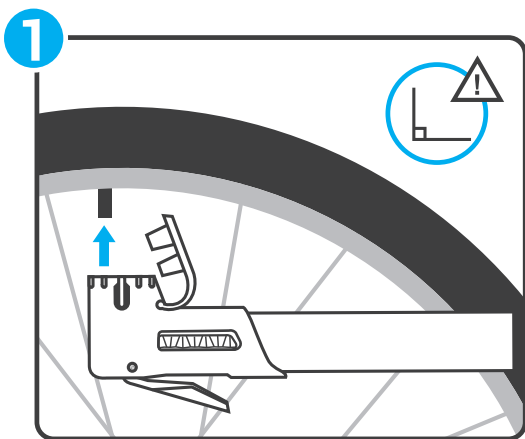

# REPAIR KIT HAND PUMP 500

Dunlop

Schrader

Presta

**B'TWIN**

4

5