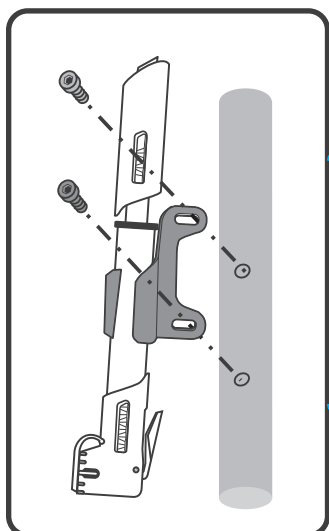

# REPAIR KIT HAND PUMP 500

Dunlop

Schrader

Presta

**B'TWIN**

4

5