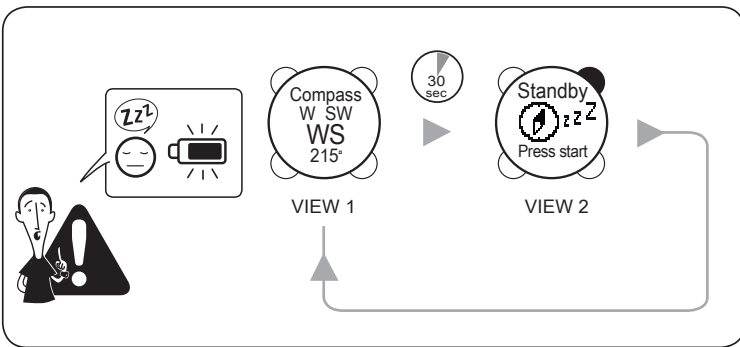

SETTING

Calibrate the compass prior to use

Calibrate > Compass

Hold horizontal

Turn Watch 360°

Turn 45 sec

Calibration OK ✓

Calibration Failed ✗

Watch > Location > Continent + Country + City