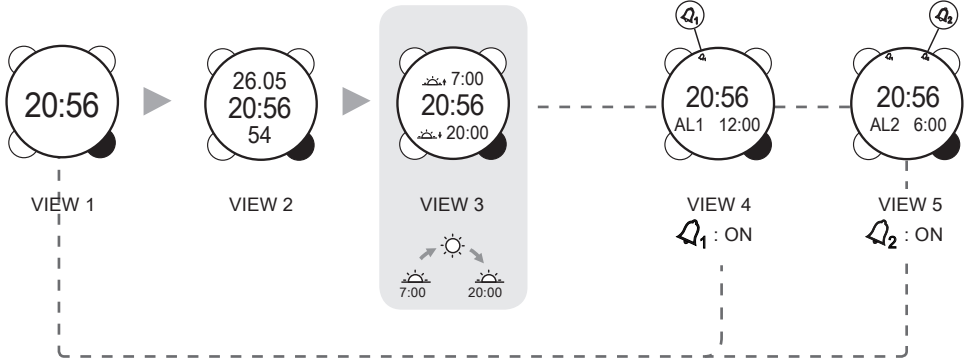

#### SETTING

Change in the weather? Remember to calibrate your product

1459 m

Calibrate > Alti

Calibrate > Baro

Alti target

Target altitude

Hiking > Alti targ. > Target (1459m)

Hiking > Alti targ. > Target alarm > (on/off)

Baro alarm

Storm warning

- ↗ Weather improving; stable, fine weather
- ↘ Sunny spells, fine weather, few clouds
- Stable weather
- ↖ Deterioration, cloud cover
- ↙ Significant deterioration, risk of rain
- ↓ Storm warning

# Time

**SETTING**

- Setting > Watch > Time
- Setting > Watch > Date
- Setting > Watch > Alarm
- Setting > Location > Continent  
+ Country  
+ City