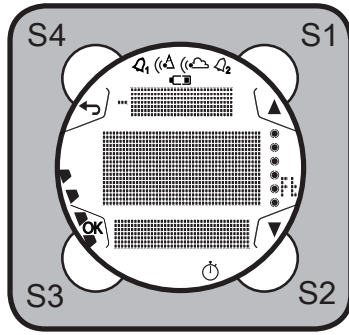

### Functions of buttons and symbols

- S1 : Start, stop, increment, save
- S2 : Split times, decrement, change view
- S3 : Change mode, preset the following event, confirm
- S4 : Back lighting, enter and leave the settings press and hold to access the settings menu