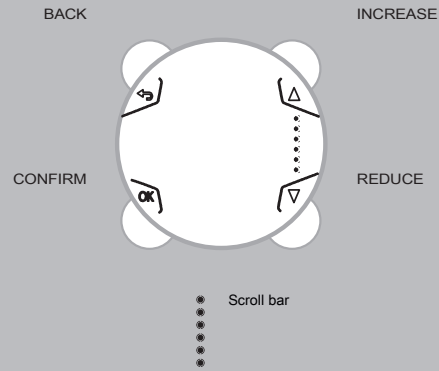

3 Context help menu