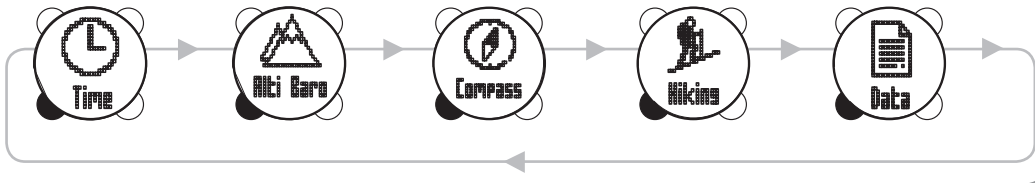

Navigation system

3