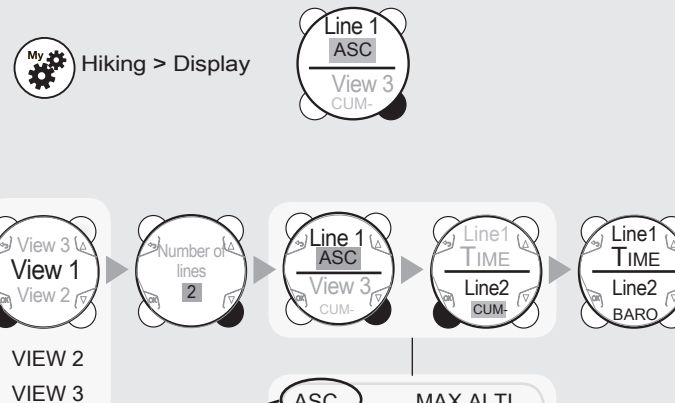

SETTING

Screen personalisation

- ASC
- MAX ALTI
- AVG ASC
- MAX ASC
- DSC
- AVG DSC
- MAX DSC
- CHRONO
- CHRO-
- NO
- TIME
- ALTI
- MIN ALTI
- COMPASS
- BARO
- MAX BAR
- MIN BAR
- TREND
- TEMP
- MIN TEMP
- MAX TEMP
- CUM+
- CUM-
- CUM-
- DIFF
- DIFF

ASC

LIST OF VALUES

⏏ (information) since the previous lap AVG Average (of information) MIN Minimum (of information) MAX Maximum (of information)	ASC Climbing speed DSC Speed of descent CHRONO Chronograph Time of sunset ALTI Altimeter COMPASS Compass TEMPS Temperature CUM+ Positive total	CUM - Negative total DIFF Difference in altitude from your starting point start TOTAL Total chronograph START Start time END End time TARGET Target altitude 2 TARGET Time elapsed above the target altitude