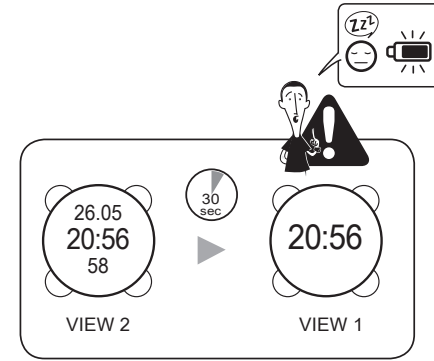

#### SETTING

Change in the weather? Remember to calibrate your product

1459 m

Calibrate > Alti

Calibrate > Baro

Alti target

Target altitude

Hiking > Alti targ. > Target (1459m)

Hiking > Alti targ. > Target alarm > (on/off)

Baro alarm

Storm warning

- ↗ Weather improving; stable, fine weather
- ↘ Sunny spells, fine weather, few clouds
- Stable weather
- ↖ Deterioration, cloud cover
- ↙ Significant deterioration, risk of rain
- ↓ Storm warning

# Time

**SETTING**

- Setting > Watch > Time
- Setting > Watch > Date
- Setting > Watch > Alarm
- Setting > Location > Continent  
+ Country  
+ City