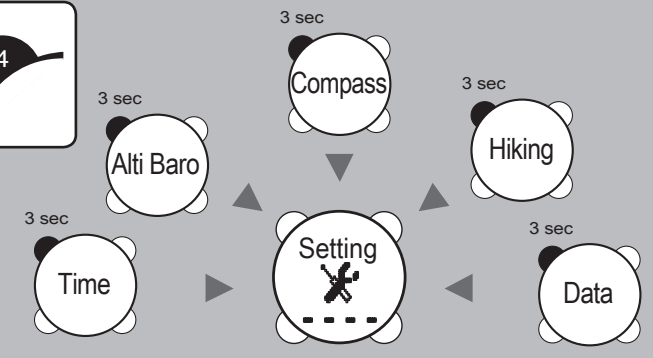

- Alarm 1
- Altitude warning signal
- Barometer warning signal
- Alarm 2
- Activity indicator
- Scroll bar

2

### Navigation system

3

### SETTING

EASY!

1 All the settings in the SETTING menu

2 Tree diagram for the SETTING menu

- Calibrate
- Location
- Watch
- Hiking
- Units
- > Alti / Baro > Compass
- > Continent - Country - City
- > Time > Date > Alarm > Beep
- > Display > Alti target > Baro alarm
- > Altitude > Pressure > Temperature