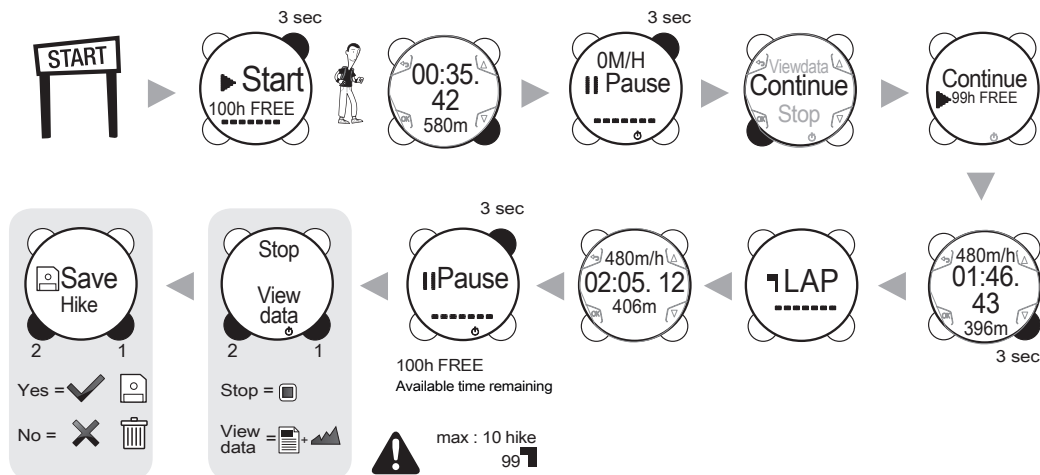

START AN ACTIVITY