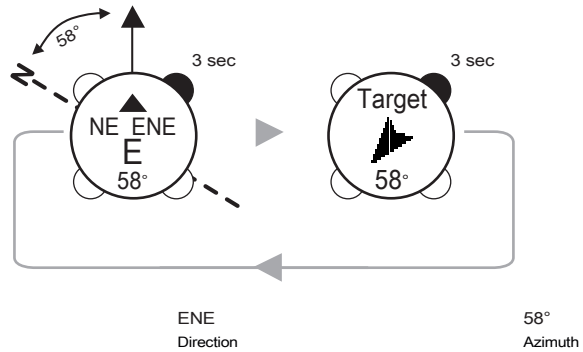

# Time

**SETTING**

- Setting > Watch > Time
- Setting > Watch > Date
- Setting > Watch > Alarm
- Setting > Location > Continent  
+ Country  
+ City

# Compass

**SETTING**

Calibrate the compass prior to use

Calibrate > Compass

Hold horizontal

Turn Watch 360°

Turn 45 sec

Calibration OK ✓