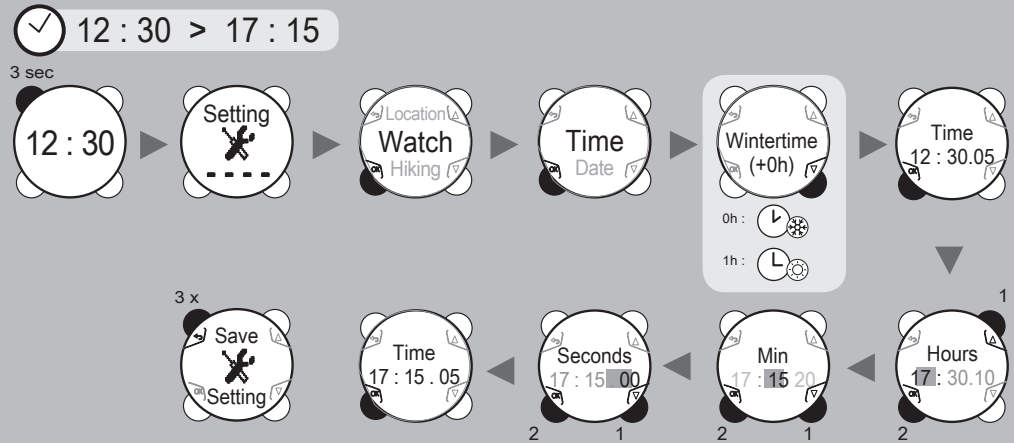

4 Example of time