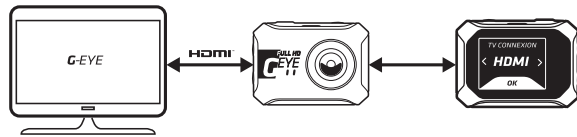

DISTORTION: On Off		LOOP On Off		OUTPUT PAL NTSC	
RESET ALL factory		FORMAT SD			

VIEW / CONTROL

View, configure and control your camera via the wifi of your smartphone.
Activate the wifi of your camera and of your smartphone then follow the instructions of the application.

REMOTE CONTROL (OPTIONAL)

Pair your remote control by following the procedure after activating the REMOTE function in the camera's general settings.

TV VIEWING

Using a mini-HDMI cable (optional) you can broadcast your photo/video content on an HD television.