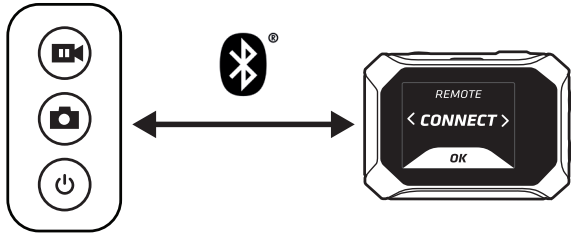

DISTORTION: On Off		LOOP On Off		OUTPUT PAL NTSC	
RESET ALL factory		FORMAT SD			

VIEW / CONTROL

View, configure and control your camera via the wifi of your smartphone.
Activate the wifi of your camera and of your smartphone then follow the instructions of the application.

REMOTE CONTROL (OPTIONAL)

Pair your remote control by following the procedure after activating the REMOTE function in the camera's general settings.

TV VIEWING

Using a mini-HDMI cable (optional) you can broadcast your photo/video content on an HD television.

ATTACH THE CAMERA

Attach the adhesive mounts to clean, smooth surfaces at room temperature only.
Wait 24 hours before use.

TECHNICAL SPECIFICATION

GEYE900 Weight & Dimensions:
Weight: 106g / 207g w casing
Height: 50mm
Width: 68mm
Depth: 27mm / 36mm with lens