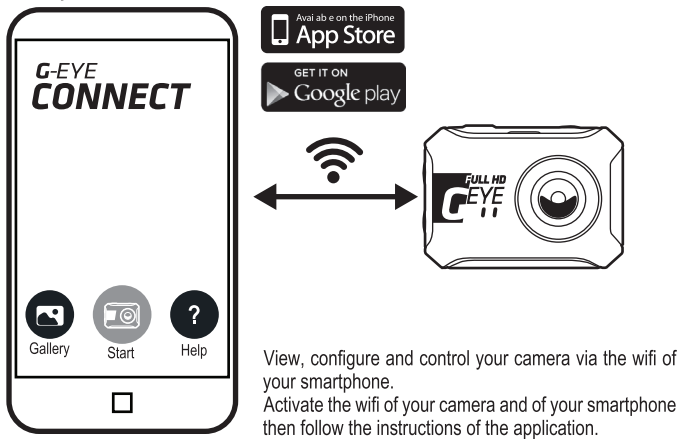

FAST REC: On Off		PAUSE On Off	
-------------------------------	--	---------------------------	--

Activate the camera and start the video/photo

Activate the pause recording function

GENERAL SETTINGS (3/3)

DISTORTION: On Off		LOOP On Off		OUTPUT PAL NTSC	
RESET ALL factory		FORMAT SD			

VIEW / CONTROL

View, configure and control your camera via the wifi of your smartphone.
Activate the wifi of your camera and of your smartphone then follow the instructions of the application.

REMOTE CONTROL (OPTIONAL)

Pair your remote control by following the procedure after activating the REMOTE function in the camera's general settings.

TV VIEWING

Using a mini-HDMI cable (optional) you can broadcast your photo/video content on an HD television.