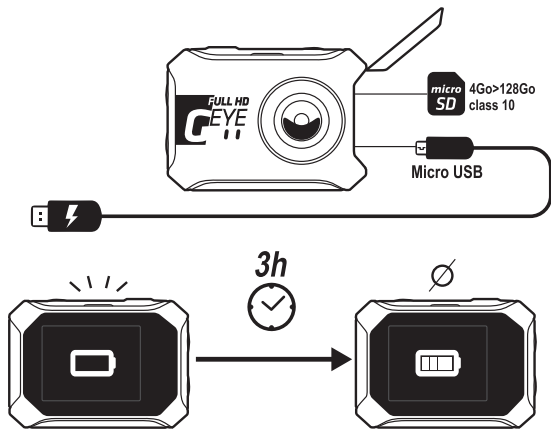

GEYE

900

DESCRIPTION

short press:
Start/Pause the video

short press:
Take a photo / Take a photo in the video

long press:
Turn on the camera and start recording / stop recording

long press:
Turn on the camera and take a picture

long press:
On/Off

long press:
WIFI On/Off

STEADY GREEN LED

= Camera on

STEADY RED LED

= Video paused or camera charging.

FLASHING RED LED

= Photo or video recording in progress or low battery.

ATTACH THE CAMERA

Attach the adhesive mounts to clean, smooth surfaces at room temperature only.
Wait 24 hours before use.

TECHNICAL SPECIFICATION

GEYE900 Weight & Dimensions:
Weight: 106g / 207g w casing
Height: 50mm
Width: 68mm
Depth: 27mm / 36mm with lens