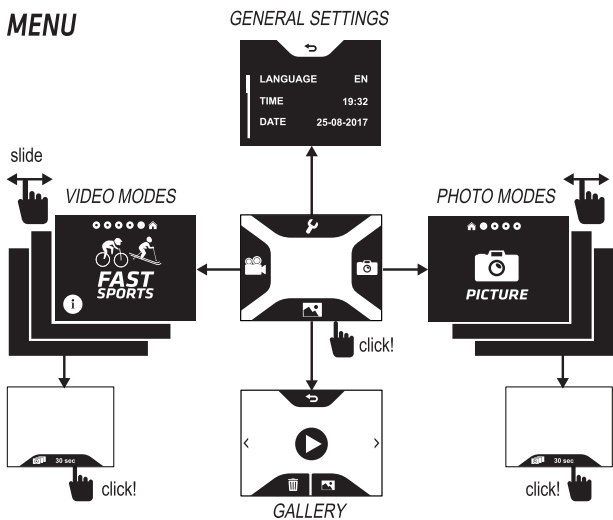

long press:
On/Off

long press:
WIFI On/Off

STEADY GREEN LED

= Camera on

STEADY RED LED

= Video paused or camera charging.

FLASHING RED LED

= Photo or video recording in progress or low battery.

USE WITH WATERPROOF CASE

- Standard rear door (full): waterproof to 20m
To ensure a perfect seal, it is important to keep the seal clean. Rinse with clean water.
- Perforated rear door: for dry and dust-free environments: access the touchscreen and more efficient sound recording.

CHANGING THE REAR DOOR:

Open the case fully, pull on the side of the door until it comes apart. Align the new door with the hinge and close the door until it fits snugly.

MENU

MENU

VIDEO MODES

- FAST SPORTS**
Optimised settings for dynamic sports
1080p (Full HD)
60fps
wide angle and stabiliser
- SLOW SPORTS**
Optimised settings for slow sports
1080p (Full HD)
30fps
wide angle
- TIME LAPSE**
Timelapse video
1photo / 2s, 5s, 10s, 30s, 60s, 300s
- SLOW MOTION**
Slow motion video
720p / 120fps

ATTACH THE CAMERA

Attach the adhesive mounts to clean, smooth surfaces at room temperature only.
Wait 24 hours before use.

TECHNICAL SPECIFICATION

GEYE900 Weight & Dimensions:
Weight: 106g / 207g w casing
Height: 50mm
Width: 68mm
Depth: 27mm / 36mm with lens