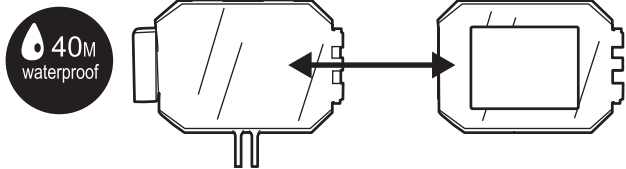

USE WITH WATERPROOF CASE

- Standard rear door (full): waterproof to 20m
  To ensure a perfect seal, it is important to keep the seal clean. Rinse with clean water.
- Perforated rear door: for dry and dust-free environments: access the touchscreen and more efficient sound recording.

CHANGING THE REAR DOOR:

Open the case fully, pull on the side of the door until it comes apart. Align the new door with the hinge and close the door until it fits snugly.