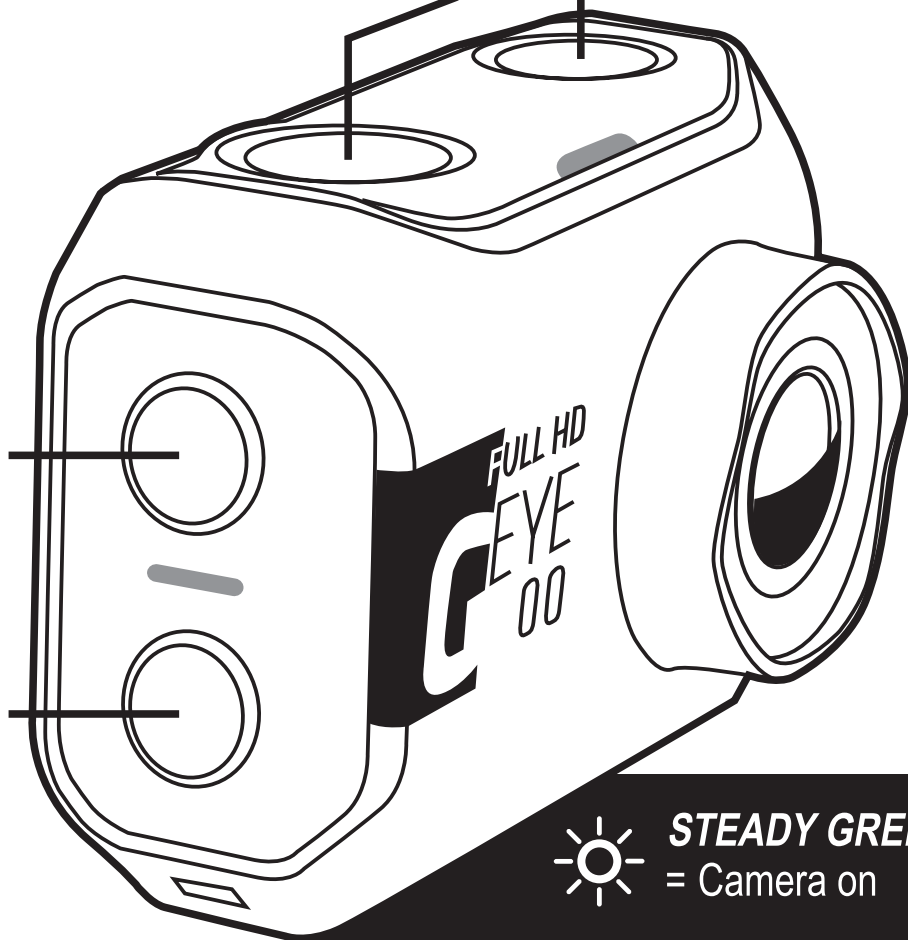

GEYE

900

DESCRIPTION

short press:
Start/Pause the video

short press:
Take a photo / Take a photo in the video

long press:
Turn on the camera and start recording / stop recording

long press:
Turn on the camera and take a picture

long press:
On/Off

long press:
WIFI On/Off

STEADY GREEN LED

= Camera on

STEADY RED LED

= Video paused or camera charging.

FLASHING RED LED

= Photo or video recording in progress or low battery.

USE WITH WATERPROOF CASE

- Standard rear door (full): waterproof to 20m
To ensure a perfect seal, it is important to keep the seal clean. Rinse with clean water.
- Perforated rear door: for dry and dust-free environments: access the touchscreen and more efficient sound recording.