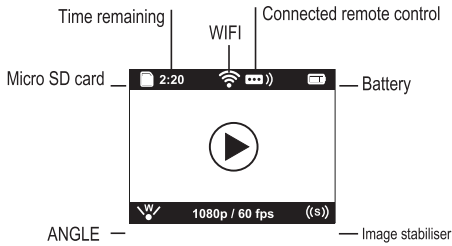

USE WITH WATERPROOF CASE

- Standard rear door (full): waterproof to 20m
  To ensure a perfect seal, it is important to keep the seal clean. Rinse with clean water.
- Perforated rear door: for dry and dust-free environments: access the touchscreen and more efficient sound recording.

CHANGING THE REAR DOOR:

Open the case fully, pull on the side of the door until it comes apart. Align the new door with the hinge and close the door until it fits snugly.

MENU

MENU

VIDEO MODES

- **FAST SPORTS**
  Optimised settings for dynamic sports
  1080p (Full HD)
  60fps
  wide angle and stabiliser
- **SLOW SPORTS**
  Optimised settings for slow sports
  1080p (Full HD)
  30fps
  wide angle
- **TIME LAPSE**
  Timelapse video
  1photo / 2s, 5s, 10s, 30s, 60s, 300s
- **SLOW MOTION**
  Slow motion video
  720p / 120fps

	RESOLUTION	NTSC (fps)	PAL (fps)	Field of view
	4K	15	12.5	W : Wide
	2.7K	24/30	24/25	W/M : Wide/Medium
	2.7K (4:3)	30	25	W : Wide
	1440P	24/30	24/25	W : Wide
	1080P	24/30/60	24/25/50	W/M/N : Wide/Medium/Narrow
	960P	60	50	W : Wide
	720P	30/60/120	25/50/120	W/M/N : Wide/Medium/Narrow

PHOTO MODES

- **Classic photo**
  16 MP, 12 MP, 8 MP, 5 MP
- **Burst photos**
  x30 pics / 1s, 2s, 3s, 6s
  x10 pics / 1s, 2s, 3s
  x5 pics/s
  x3 pics/s
- **Timer**
  1s, 3s, 5s, 10s, 30s
- **Timelapse photo**
  1 photo / 2s, 5s, 10s, 30s, 60s, 300s

GENERAL SETTINGS (1/3)

SOUND On Off		LEDS On Off	
ROTATE UP DOWN Auto		LCD STANDBY On Off	
AUTO On/Off On Off		REVIEW On Off	

GENERAL SETTINGS (2/3)

LAST MODE
On
Off

Activate the camera on the last video/photo mode

FAST REC: On Off		PAUSE On Off	

Activate the camera and start the video/photo

Activate the pause recording function

GENERAL SETTINGS (3/3)

DISTORTION: On Off		LOOP On Off		OUTPUT PAL NTSC	
RESET ALL factory		FORMAT SD